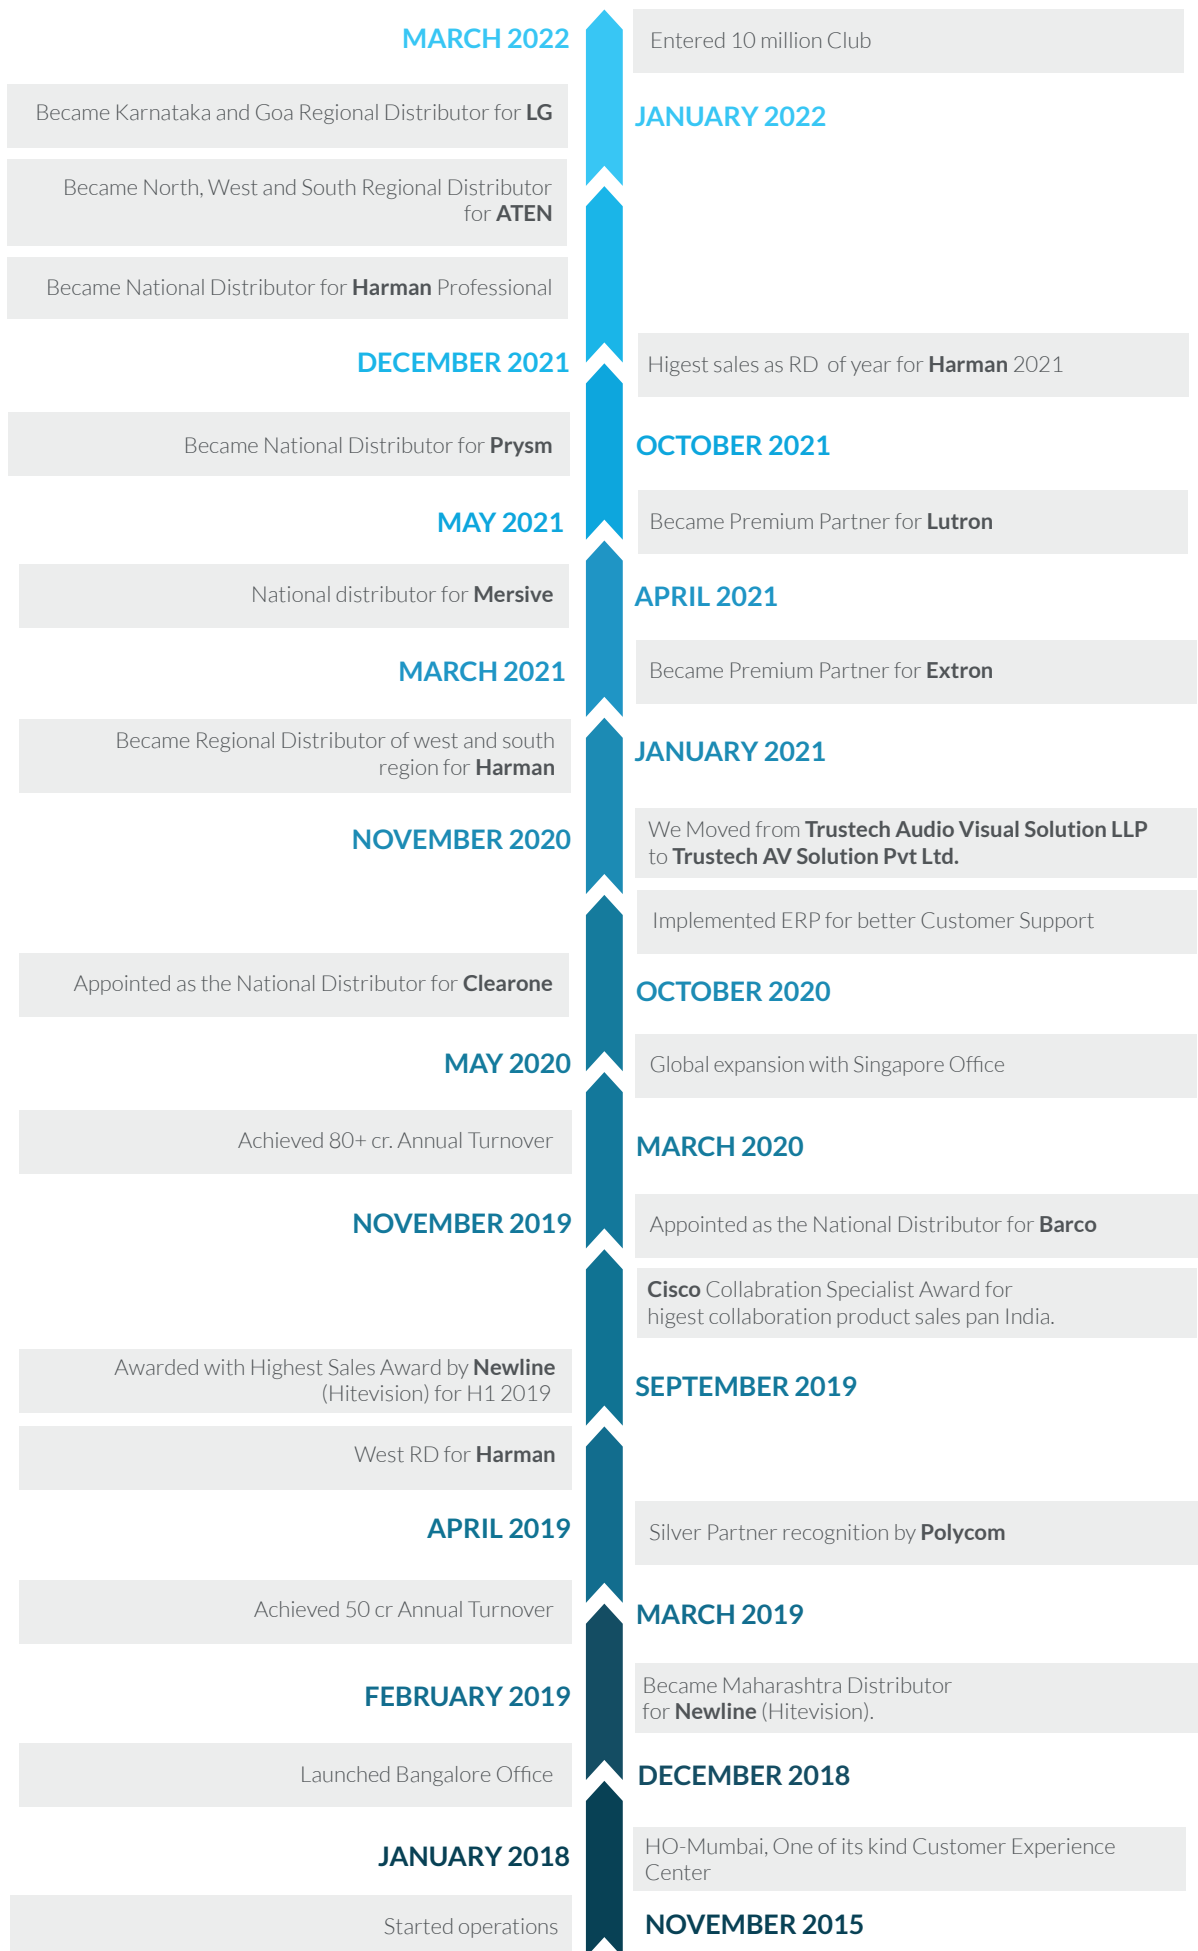

COMPLETE BOARD ROOM
SOLUTIONS

PROMPT AFTER-SALES
SUPPORT

IMMEDIATE RESPONSE AND
SUPPORT

WORLD-CLASS
EXPERIENCE CENTERS

TRAINING PROGRAMS
FOR PARTNERS

TRUSTECH MILESTONE

OUR PARTNERS

We Partner with various Well Known OEM's to provide state of Art and Seamless Unified Communication/ Audio Visual Solution and Agonistics Solution